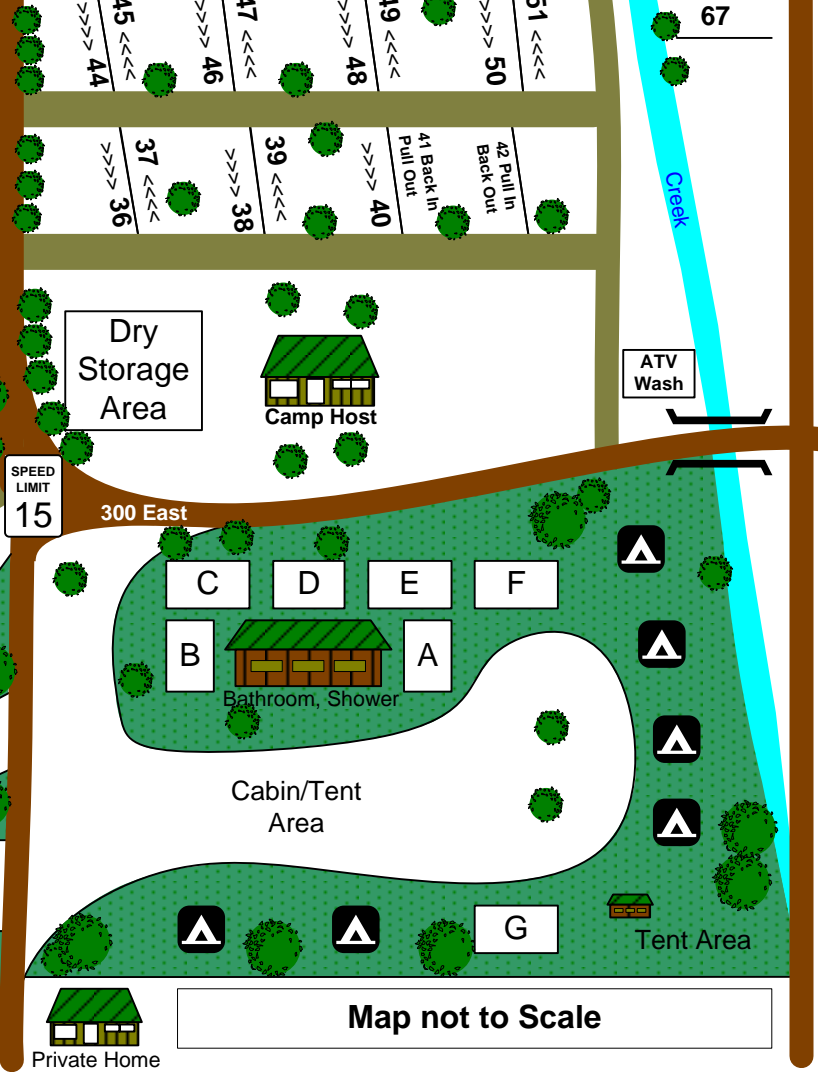

LIZZIE AND CHARLIE'S RV/ATV PARK

Lizzie and Charlie's
 Marysvale, Utah

RV/ATV PARK
www.lizzieandcharlies.com
 435-326-4213

Private Home
 Private Home
 Private Home

Map not to Scale