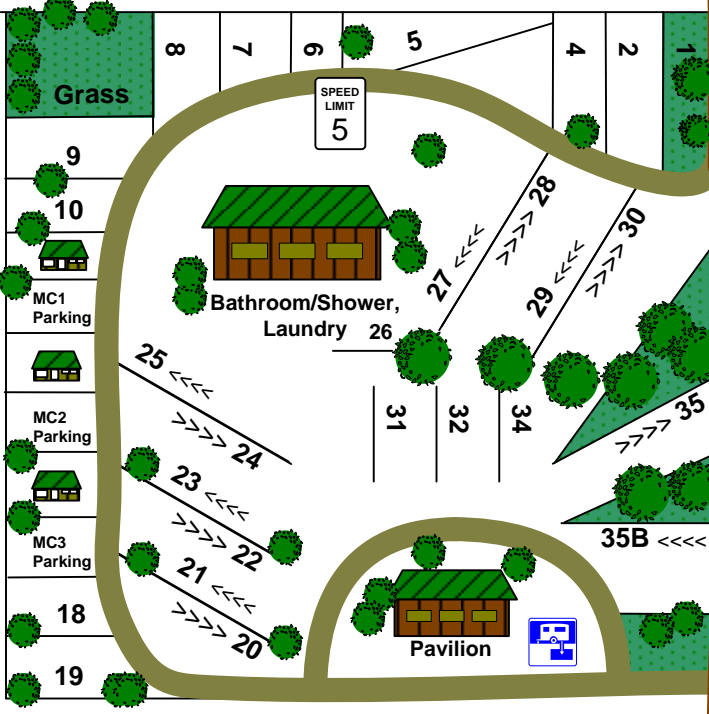

LIZZIE AND CHARLIE'S RV/ATV PARK

Lizzie and Charlie's
 Marysvale, Utah

RV/ATV PARK
www.lizzieandcharlies.com
 435-326-4213

Private Home
 Private Home
 Private Home

Map not to Scale