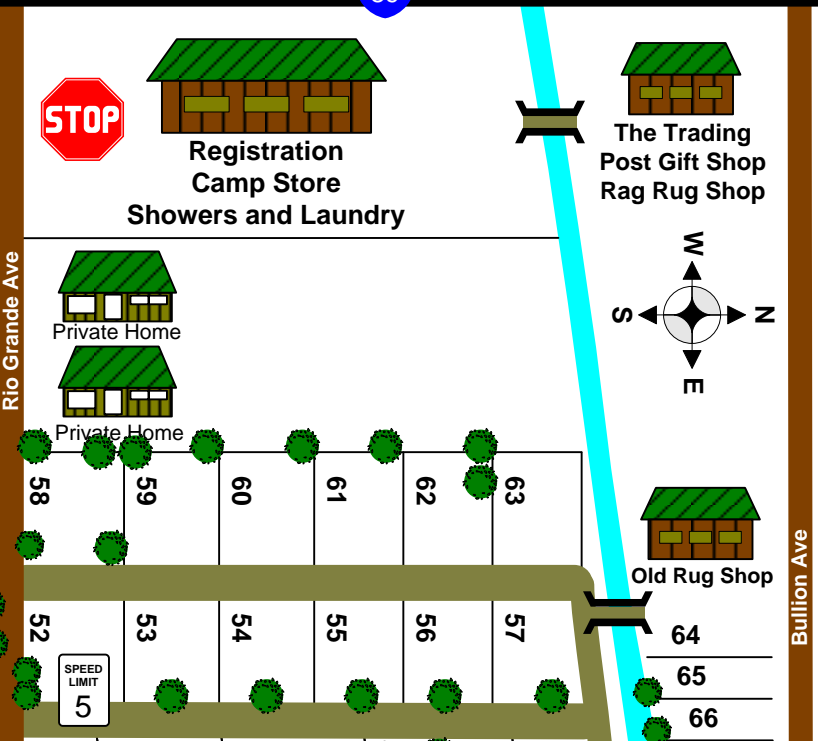

LIZZIE AND CHARLIE'S RV/ATV PARK

Lizzie and Charlie's
 Marysvale, Utah

RV/ATV PARK
www.lizzieandcharlies.com
 435-326-4213

Private Home
 Private Home
 Private Home

Map not to Scale