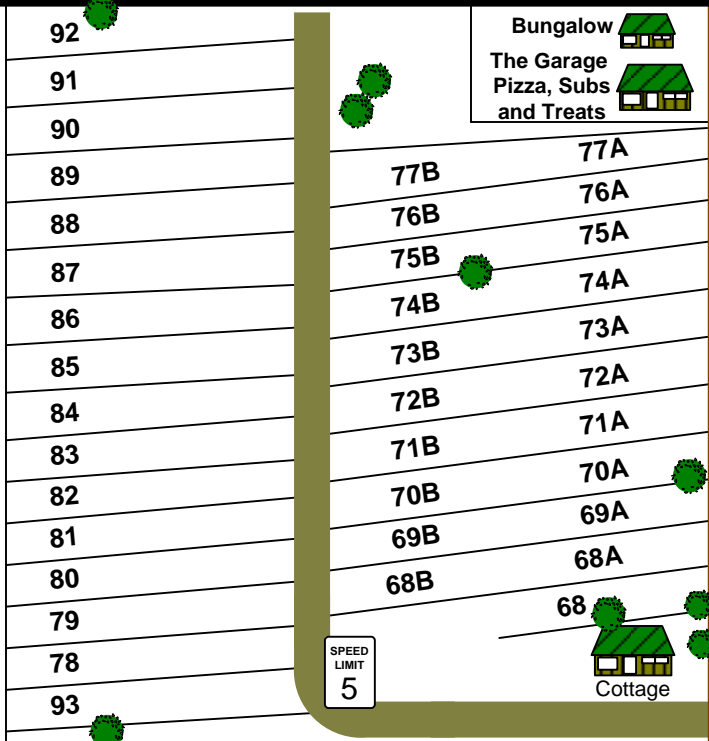

LIZZIE AND CHARLIE'S RV/ATV PARK

Lizzie and Charlie's
 Marysvale, Utah

RV/ATV PARK
www.lizzieandcharlies.com
 435-326-4213

Private Home
 Private Home
 Private Home

Map not to Scale